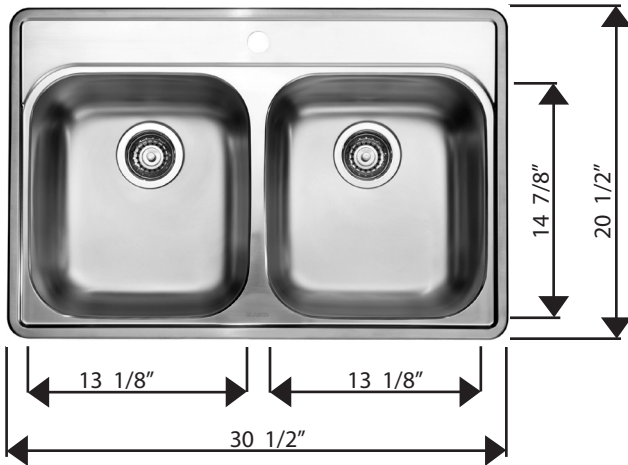

BLANCO EMPIRA 2.0 Stainless Steel Topmount Sink

The EMPIRA series from BLANCO is defined by BLANCO's exacting standards of engineering and technical competency. Engineered to precise specifications for quality and performance, these stainless steel sinks offer unmatched value.

Sink 401274

Model No.	Bowl Depth	
	Main	Secondary
401274	8" (205mm)	8" (205mm)

Material

Durable 20 gauge stainless steel with 18/8 chrome-nickel content
Precision-engineered to exacting standards of quality and design
Brushed finish

Attractive mirror deck

Specifications

Topmount installation

Minimum Cabinet Size: 33" (840 mm)

Rear positioned drain holes for max. usable bowl and cabinet space

Three-piece construction

Quick to install clips with 12 mounting brackets on bowl walls

Sound-reducing pads on base of bowls absorb noise

Equipped to accommodate large / heavy faucets with 1 3/8" hole opening

Rear deck supported by countertop for maximum stability

3.5" (90 mm) stainless steel strainers included